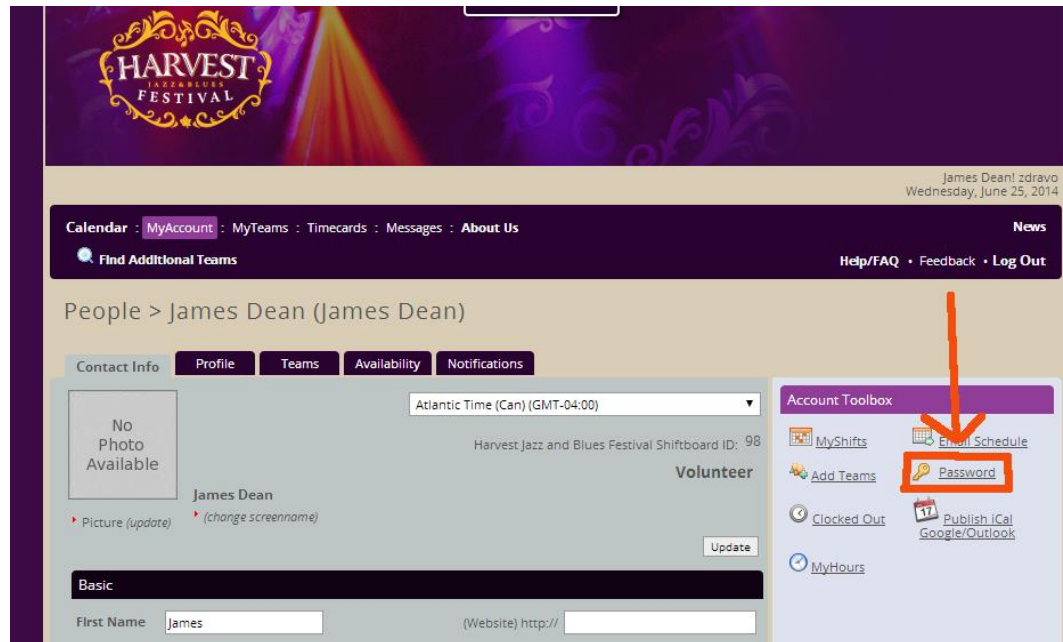

Shiftboard Change Your Password

Step 1: Click on My Account in the Top left hand corner of the screen.

Step 2: Click on the Password hyperlink on the right hand side.

Step 3: Type your new password in both dialogue boxes. Click Update. Your password is changed! Don't forget your new password 😊