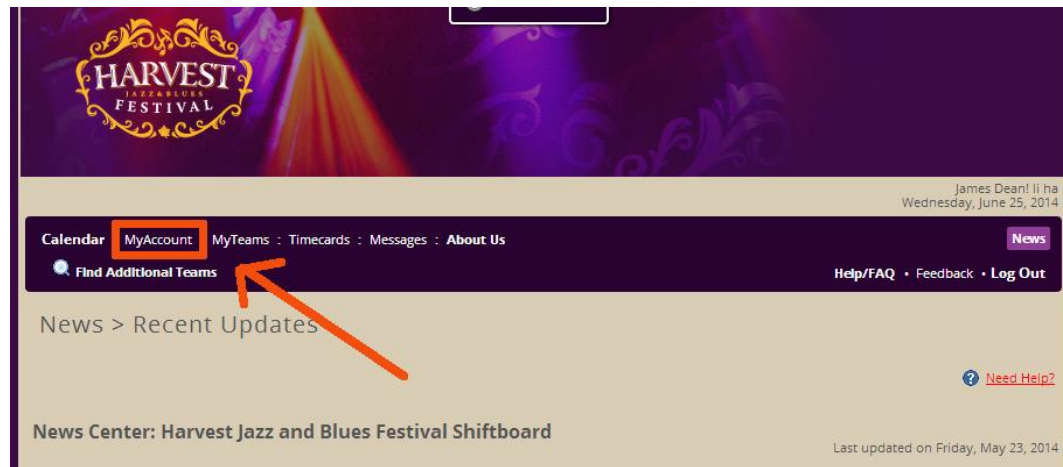

Shiftboard Change Your Password

Step 1: Click on My Account in the Top left hand corner of the screen.

Step 2: Click on the Password hyperlink on the right hand side.

Step 3: Type your new password in both dialogue boxes. Click Update. Your password is changed! Don't forget your new password 😊